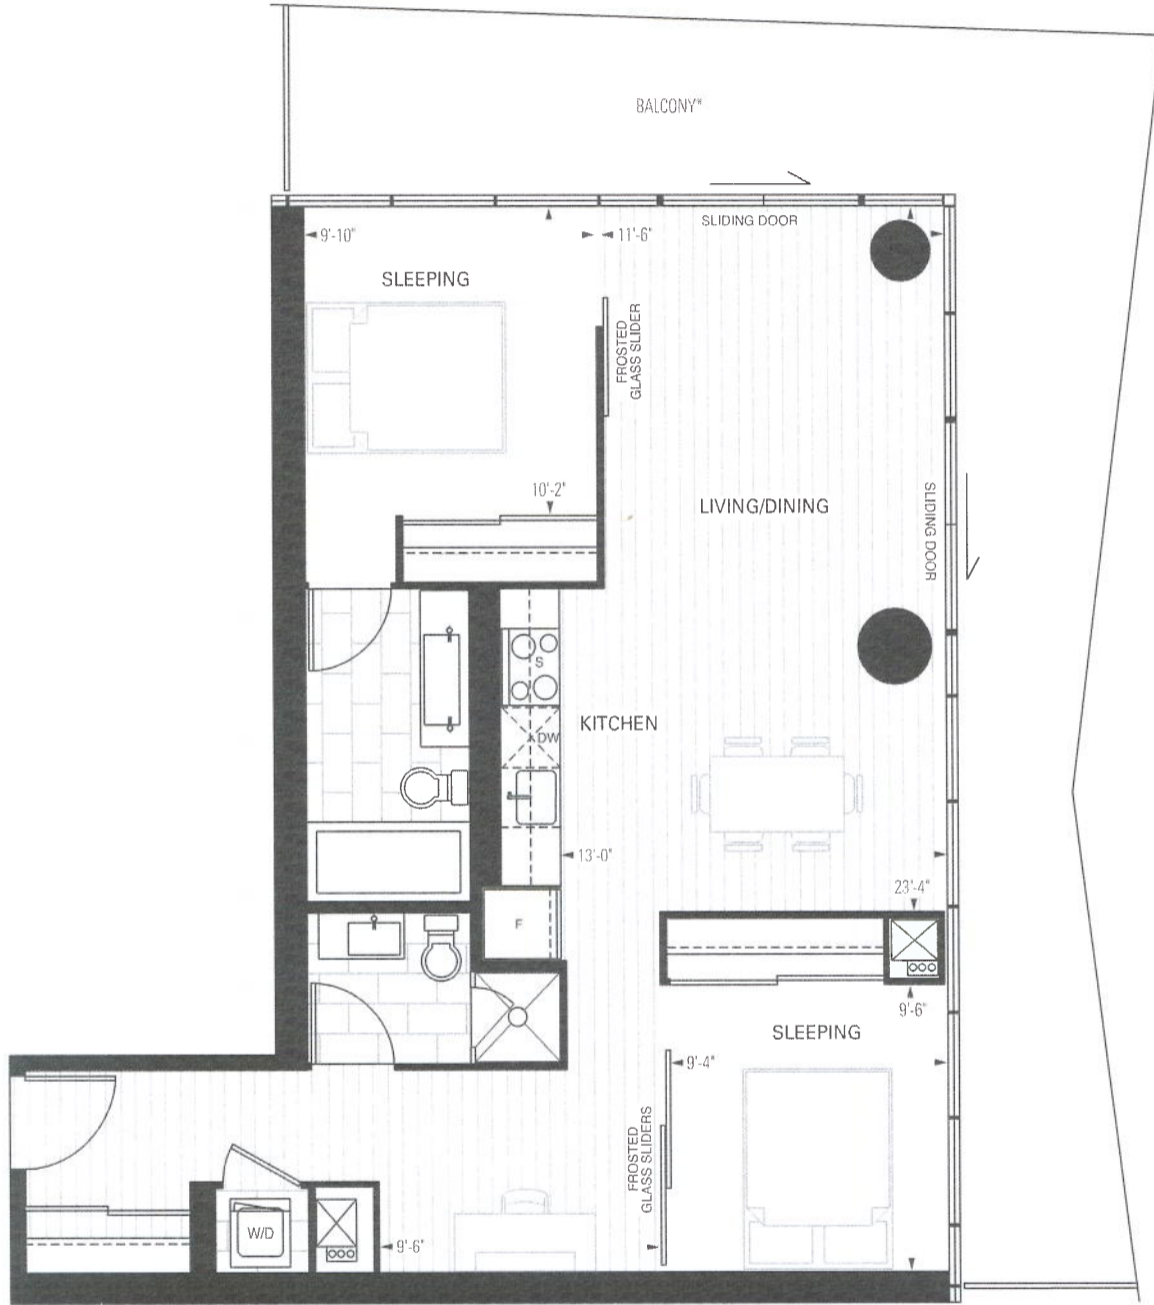

TYPICAL TOWER FLOOR  
5 - 16

T10

TYPICAL TOWER FLOOR  
17 - 26

T09

TYPICAL SIGNATURE FLOOR  
27 - 33

S08

**T10**  
883 SQUARE FEET

two bedroom

\*Balcony represents 8th floor. Each floor has a different balcony (except 4th floor suites). See Sales Representative for details.

**GOODERHAM**  
Condominiums at The Distillery